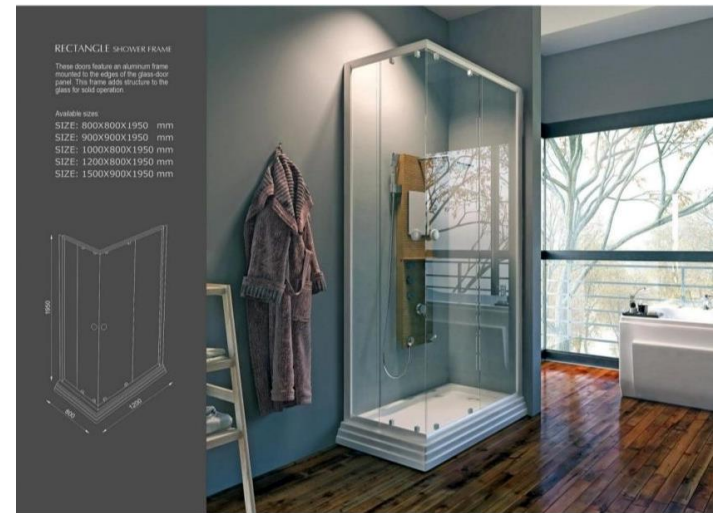

## SHARP

Main Cabinet : 60\*48

Box : 110\*30\*24

Mirror : 50\*80

weight (kg) (1 pallet)	1 Box (m)	Number of box in pallet	Thickness (mm)
1660	1/44	80	8.5 mm

 Digital Print  
 Calibrated  
 Glossy surface  
 Wall Tile