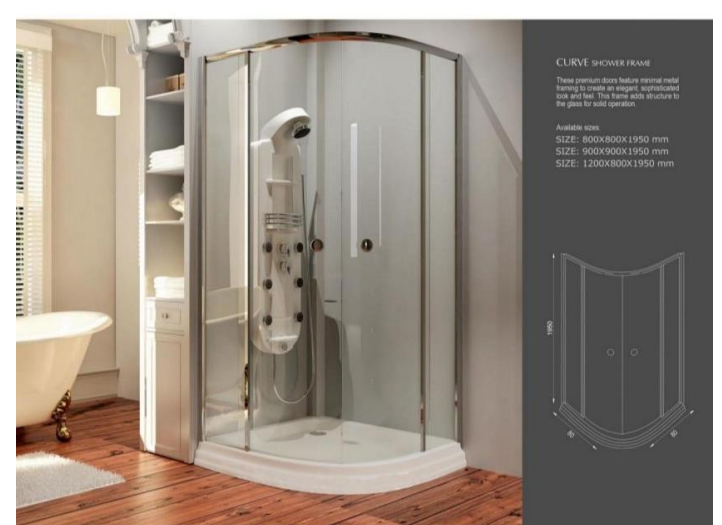

## SHARP

Main Cabinet : 60\*48

Box : 110\*30\*24

Mirror : 50\*80

weight (kg) (1 pallet)	1 Box (m)	Number of box in pallet	Thickness (mm)
1660	1/44	80	8.5 mm

 Digital Print  
 Calibrated  
 Glossy surface  
 Wall Tile