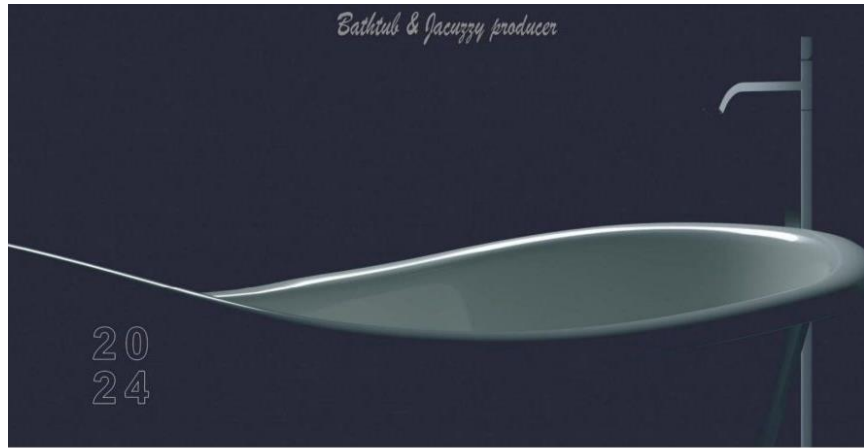

## SHARP

Main Cabinet : 60\*48

Box : 110\*30\*24

Mirror : 50\*80

weight (kg) (1 pallet)	1 Box (m)	Number of box in pallet	Thickness (mm)
1660	1/44	80	8.5 mm

 Digital Print  
 Calibrated  
 Glossy surface  
 Wall Tile